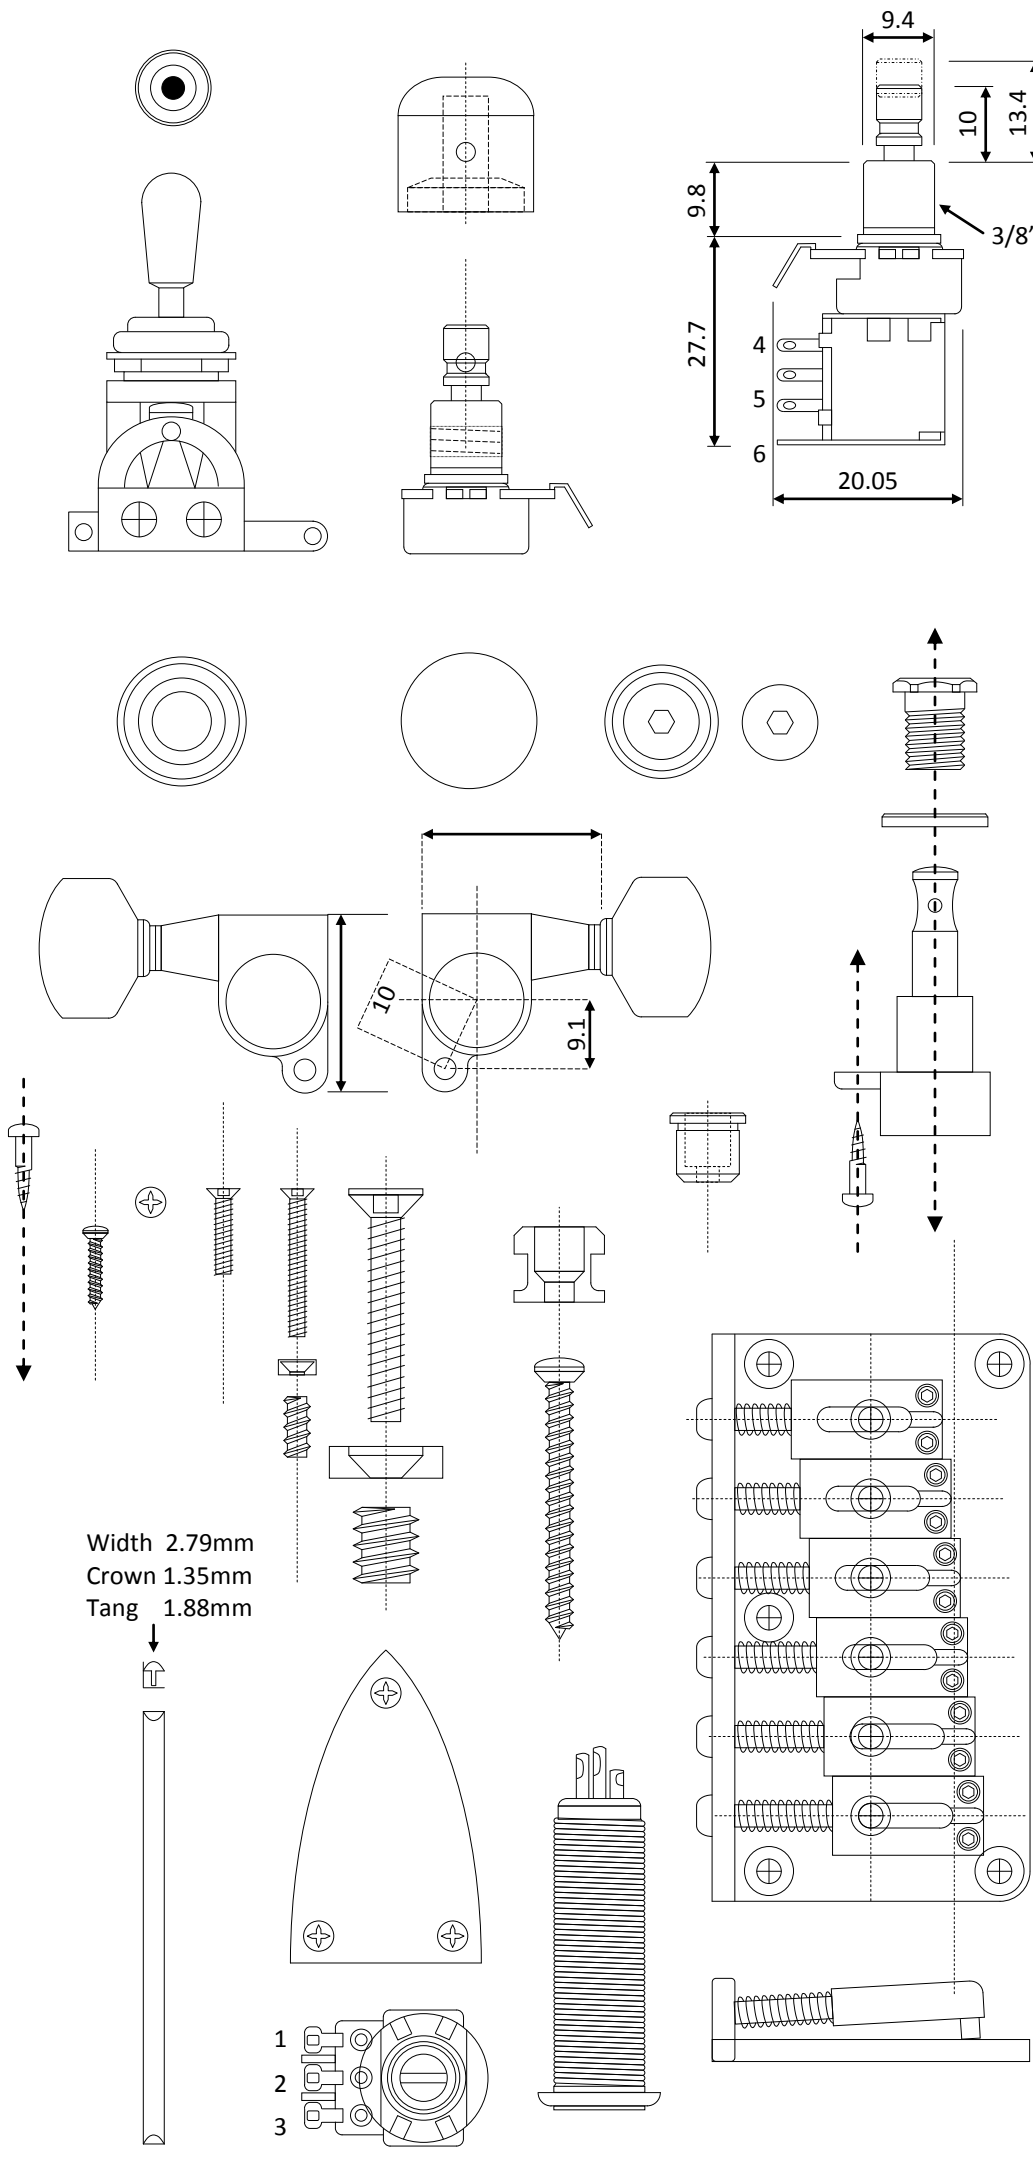

Critical Measurements	mm	Deg	Bit Size	Bit Type
Nut Width	43			
Heel Width @ 24th Fret	57.2			
Pocket Depth	17.79			
Scale Length	647.7			
Nut to Bridge Face	637.6			
Body Thickness	38			
Headstock Angle		6.6		
Control Wall Thickness	4			
Neck Heel Thickness	26			
Neck Pup Depth	21			
Bridge Pup Depth	21			
Neck at 2nd and 12th	19.2			
Output Jack Shaft	12.7	1/2"		
Vol / Tone Pot Shaft	9.5	3/8"	Brad Point	
Toggle Switch Shaft	11.6	1/2mm		
Machine Head Shaft	10	10mm		
Machine Screw Dia	2.1			
Machine Screw Depth	10			
Neck Brass Ins Dia	8.2	7mm or 17/64"	Brad Point	
Neck Brass Ins Depth	10	7mm or 17/64"	Brad Point	
Neck Mount Ferrule Dia	12	12mm	Forstner	
Neck Mount Ferrule Depth	4.2	12mm	Forstner	
Neck/Body Screw Hole	5	5mm	Brad Point	
String Ferrules Dia	8.3	8mm	Brad Point	
String Ferrules Depth	7.7	8mm	Brad Point	
String Ferrule Internal	3	3mm	Brad Point	
Truss Rod Width	6.2 (0.244")	6.25mm	Straight Cut	
Truss Rod Depth	9.2 (0.365")	6.25mm	Straight Cut	
Carbon Rod Width	6.35 (0.250)	1/4"	Straight Cut	
Carbon Rod Depth	5.08 (0.200)	1/4"	Straight Cut	
Nut to Bridge Screw	641.7