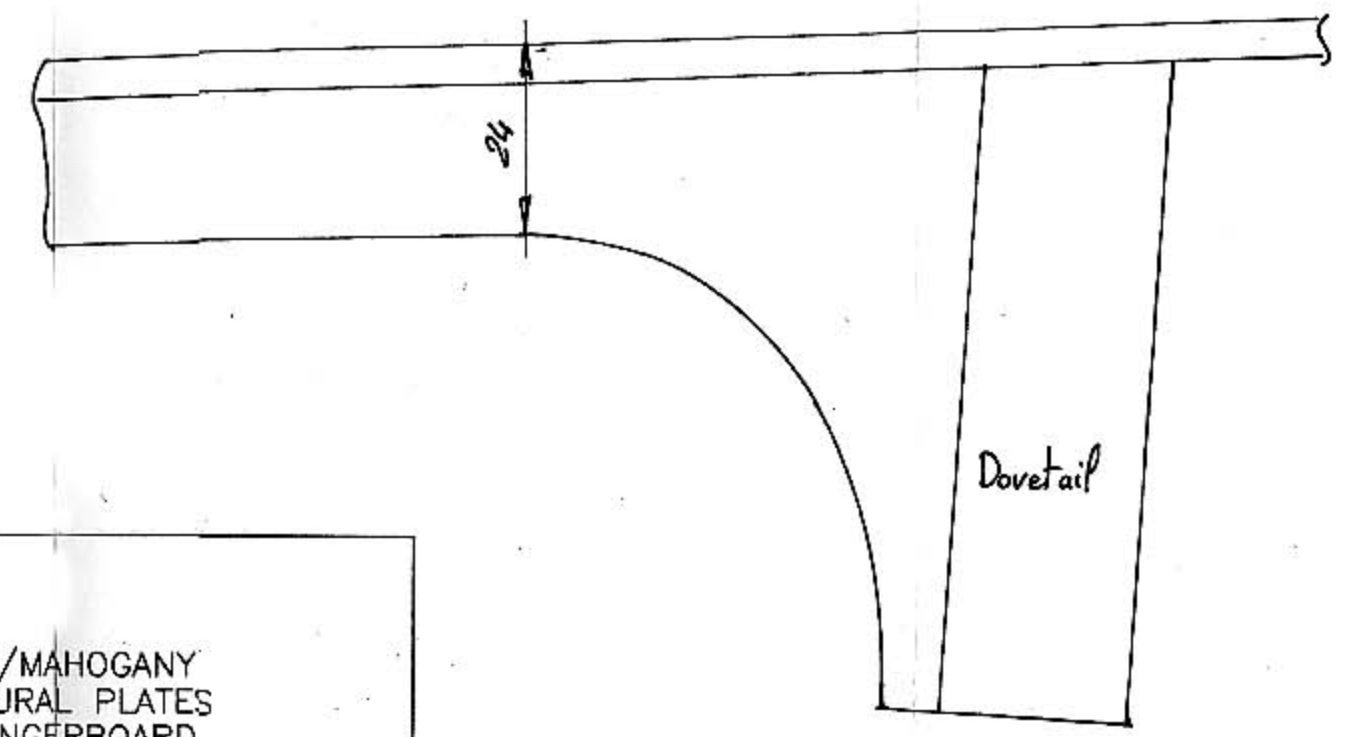

Guitare jazz manouche "dans le style"  
 Maccaferri type "D hole"  
 2/2

**MATERIALS:**

SOUNDBOARD	SPRUCE
BACK	LAMINATED ROSEWOOD/MAHOGANY
RIBS	MAPLE WITH THREE DURAL PLATES
NECK	PERPENDICULAR TO FINGERBOARD
FINGERBOARD	EBONY
BRIDGE	EBONY
	WALNUT WITH EBONY TOP (HOLLOWED OUT)
	SIDE PIECES GLUED TO SOUNDBOARD,
	MIDDLE DETACHABLE