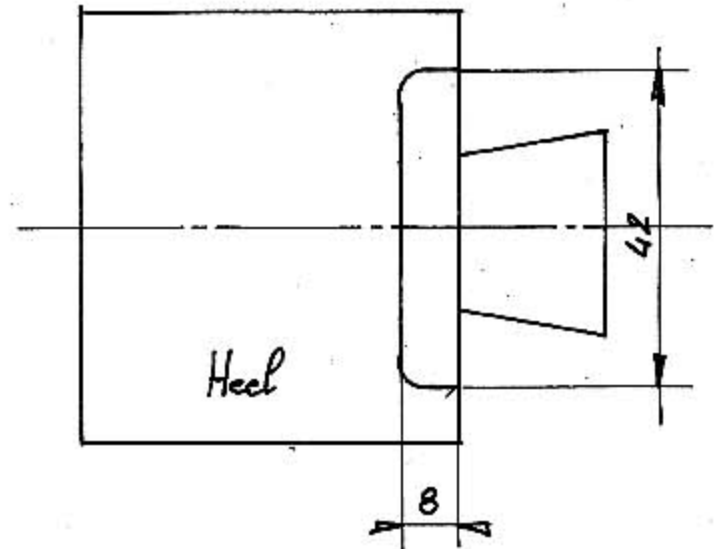

Guitare jazz manouche "dans le style"  
 Maccaferri type "D hole"  
 2/2

**MATERIALS:**

SOUNDBOARD	SPRUCE
BACK	LAMINATED ROSEWOOD/MAHOGANY
RIBS	MAPLE WITH THREE DURAL PLATES
NECK	PERPENDICULAR TO FINGERBOARD
FINGERBOARD	EBONY
BRIDGE	EBONY
	WALNUT WITH EBONY TOP (HOLLOWED OUT)
	SIDE PIECES GLUED TO SOUNDBOARD,
	MIDDLE DETACHABLE