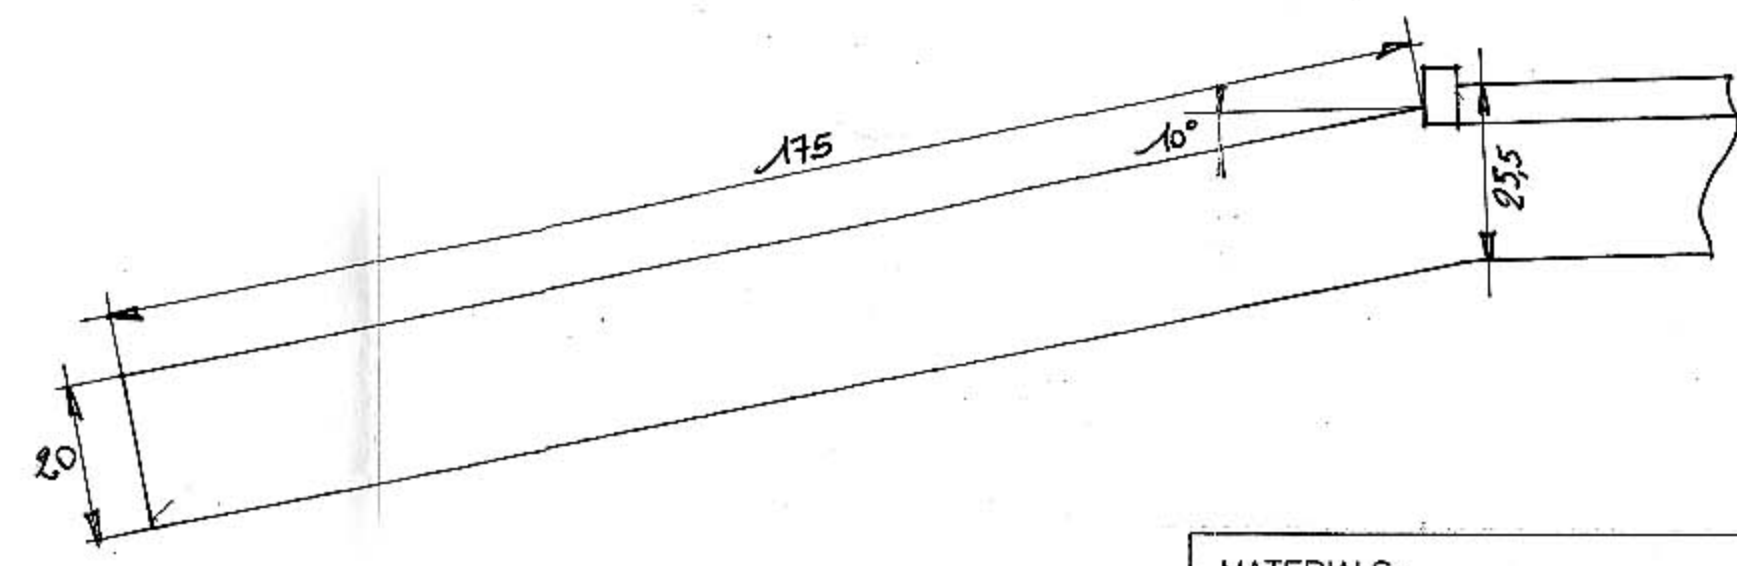

Guitare jazz manouche "dans le style"  
 Maccaferri type "D hole"  
 2/2

**MATERIALS:**

SOUNDBOARD	SPRUCE
BACK	LAMINATED ROSEWOOD/MAHOGANY
RIBS	MAPLE WITH THREE DURAL PLATES
NECK	PERPENDICULAR TO FINGERBOARD
FINGERBOARD	EBONY
BRIDGE	EBONY
	WALNUT WITH EBONY TOP (HOLLOWED OUT)
	SIDE PIECES GLUED TO SOUNDBOARD,
	MIDDLE DETACHABLE