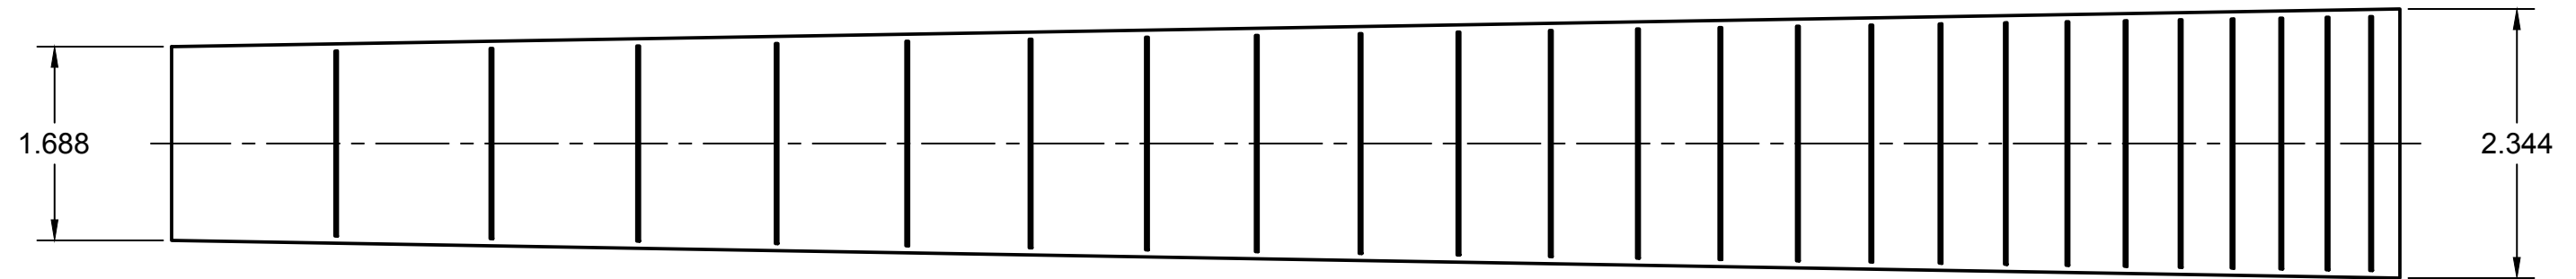

	PROJECT			Fretboard Models	
	TITLE			S: 25.5"   R: 9.5"	
			Width: 1-11/16", 2-11/32"   Length: 19-3/8"		
			Slots: .074" D x .023" W (Med/Med Frets)		
APPROVED	SIZE	CODE	DWG NO	REV	
CHECKED	8.5" x 11"		001	001	
DRAWN	Joel Bennett	12/27/17	SCALE 1:1	WEIGHT N/A	SHEET 1/2

<b>Electric Herald</b>	PROJECT <b>Fretboard Models</b>		
	TITLE <b>S: 25.5"   R: 9.5"</b> <b>Width: 1-11/16", 2-11/32"   Length: 19-3/8"</b> Slots: .074" D x .023" W (Med/Med Frets)		
APPROVED	SIZE	CODE	DWG NO
CHECKED	8.5" x 11"		001
DRAWN	Joel Bennett	12/27/17	SCALE 1:1.5
			WEIGHT N/A
			SHEET 2/2