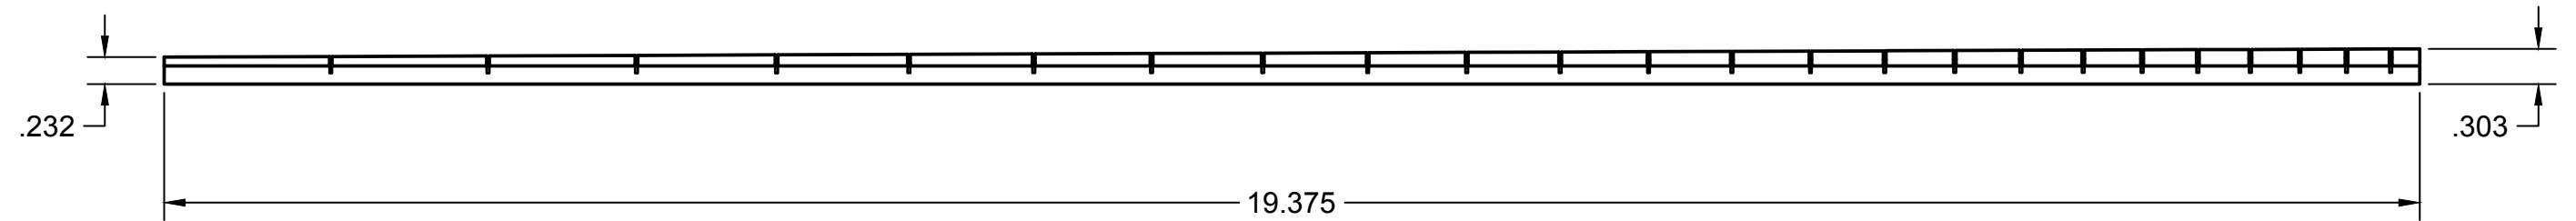

	PROJECT			Fretboard Models	
	TITLE			S: 25.5"   R: 9.5"	
			Width: 1-11/16", 2-11/32"   Length: 19-3/8"		
			Slots: .074" D x .023" W (Med/Med Frets)		
APPROVED	SIZE	CODE	DWG NO	REV	
CHECKED	8.5" x 11"		001	001	
DRAWN	Joel Bennett	12/27/17	SCALE 1:1	WEIGHT N/A	SHEET 1/2

<b>Electric Herald</b>	PROJECT <b>Fretboard Models</b>		
	TITLE <b>S: 25.5"   R: 9.5"</b> <b>Width: 1-11/16", 2-11/32"   Length: 19-3/8"</b> Slots: .074" D x .023" W (Med/Med Frets)		
APPROVED	SIZE	CODE	DWG NO
CHECKED	8.5" x 11"		001
DRAWN	Joel Bennett	12/27/17	SCALE 1:1.5
			WEIGHT N/A
			SHEET 2/2